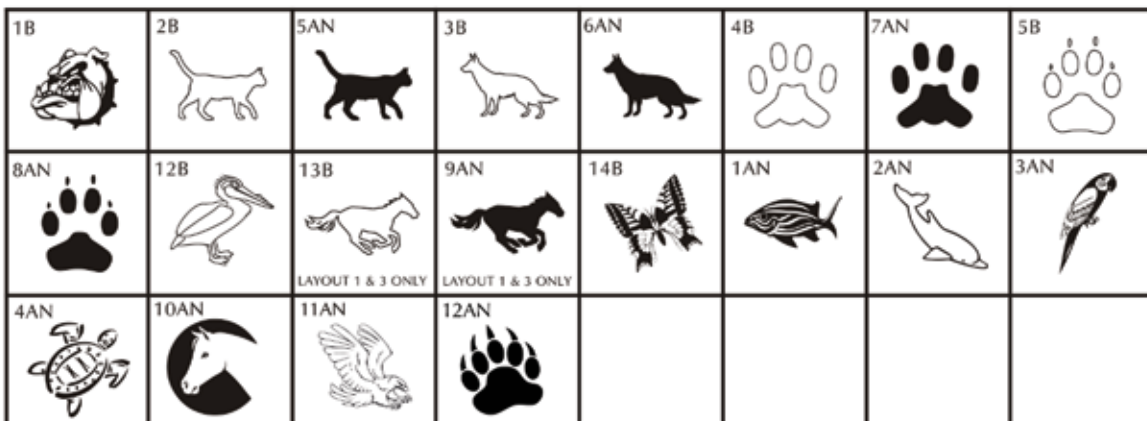

**MAKE CHECKS PAYABLE TO:**

Rescue Village

SPORTS  
CLIPART

SPORTS  
CLIPART

ARTS &  
EDUCATION  
CLIPART

ARTS &  
EDUCATION  
CLIPART

ANIMAL  
CLIPART

ANIMAL  
CLIPART

Layout 3

Layout 1

Layout 2

\* = Not offered on mini brick replicas. If chosen, your mini brick replica will engrave as text only.

MISC.  
CLIPART

MISC.  
CLIPART

RELIGIOUS  
CLIPART

RELIGIOUS  
CLIPART

HOLIDAY  
CLIPART

HOLIDAY  
CLIPART

ZOO  
CLIPART

ZOO  
CLIPART

Layout 1

Layout 2

Layout 3

\* = Not offered on mini brick replicas. If chosen, your mini brick replica will engrave as text only.